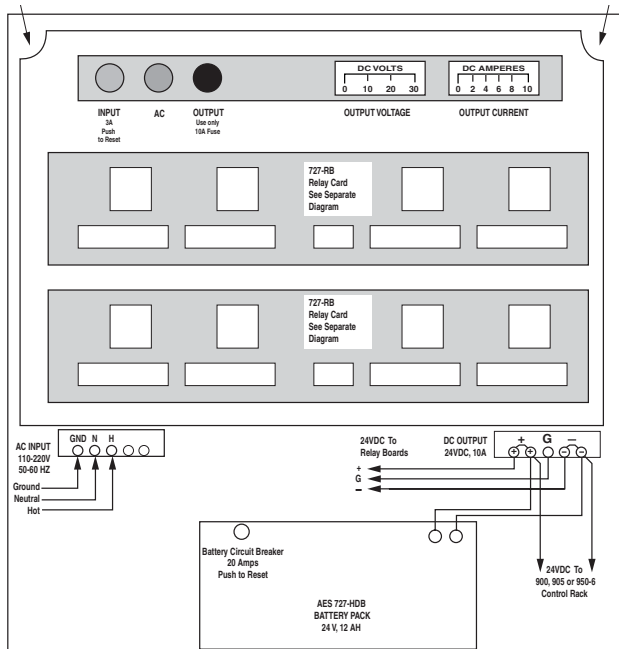

727 Power Supply

26.5 VDC, 10A Power Supply for AES 900 Door Control and other Systems

- “Double-Stuff” Design Conserves Space
- 8 Relays Built - In
- Heavy Duty Switching Regulated Power Source
- New Face includes Meters, Indicators and Easy Access to Power Protection

APPLICATIONS

The AES 727 serves as a 24VDC high current power source for door controls, alarms, emergency and control systems. At its core is a brawny switching-regulated power supply with auto-ranging input. This provides added protection when power fluctuations of voltage and frequency are the norm rather than the exception. The locking steel case accommodates a hefty 12AH 24VDC battery pack for long lasting performance. The 8 DPDT relays are protected by built in circuit breakers, with indicators that indicate relay position and overload.

AES Corporation
Call 800-237-6387
285 Newbury Street • Peabody, MA 01960 USA
Tel +1-978-535-7310 • Fax +1-978-535-7313
<http://www.aes-security.com>

SPECIFICATIONS

- Input Power: 110/220V, 50-60 Hz, auto-ranging
- Output Power: 26.5 VDC, 10 Amps Continuous, 180 Amps Intermittent
- Relays: Eight (8) - DPDT, contacts rated at 10 amps (res)
Controls up to four (4) electric locks, one relay per lock
Relays are part of the two (2) 727-RB relay cards, 4 relays per card, housed internally
- Applications: AES 900 Door Control System, other Control Systems
- Protection: Fused Output
Circuit Breaker on front of case for AC input side of supply
Circuit Breakers (PTC) on Relay Outputs
- Meters: Two (2), Output Voltage, Output Current
- Indicator: Light for AC Input
LED Indicators on 727-RB Relay Card for Power, Relay Energize, Circuit Breaker Open
- Terminals: Power Input, Output: Barrier Blocks
Relay Connections: Spring Clamp, strip-n-stick
- Battery: 24V, 12 AH, lead acid gel type, 180 Amp rating
(order battery pack separately, p/n 727-HDB)
- Size: 14 x 14.25 x 6 inches (36 x 37 x 15 cm)
- Weight: 40 pounds; 18 Kilograms