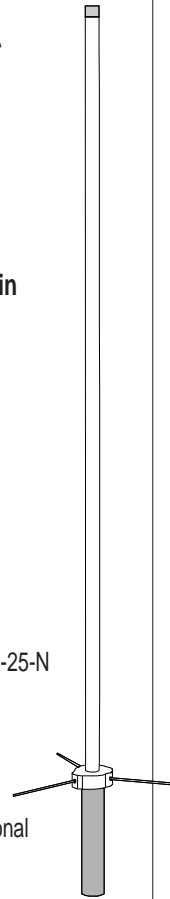

NEW!

Higher Gain
460-470
7+db
200W
72"
Fiberglass
Mast Mount
Yes
N
7220-10-N / -25-N
In/Outdoor
±5 MHz
12°
Omnidirectional
7210-7-US